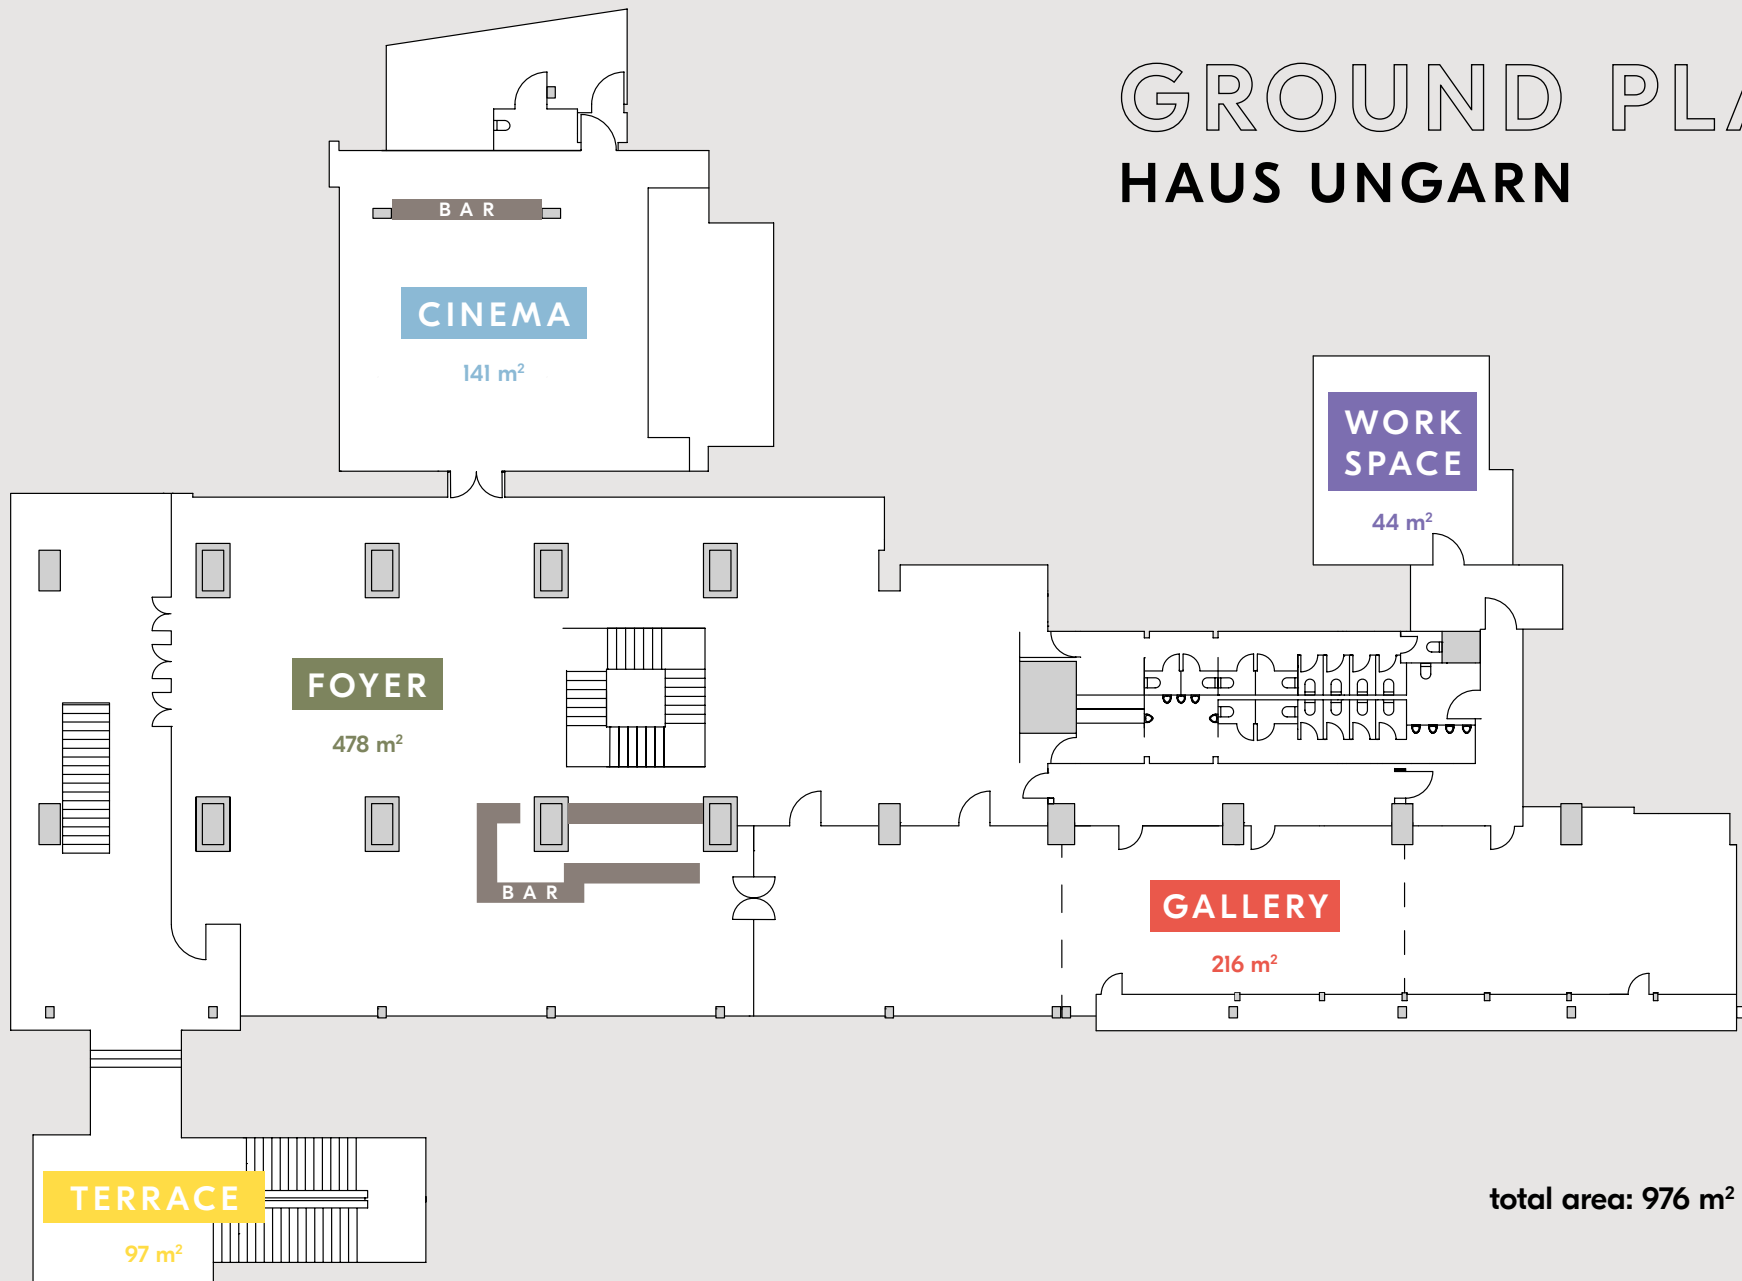

# GROUND PLAN HAUS UNGARN

total area: 976 m<sup>2</sup>